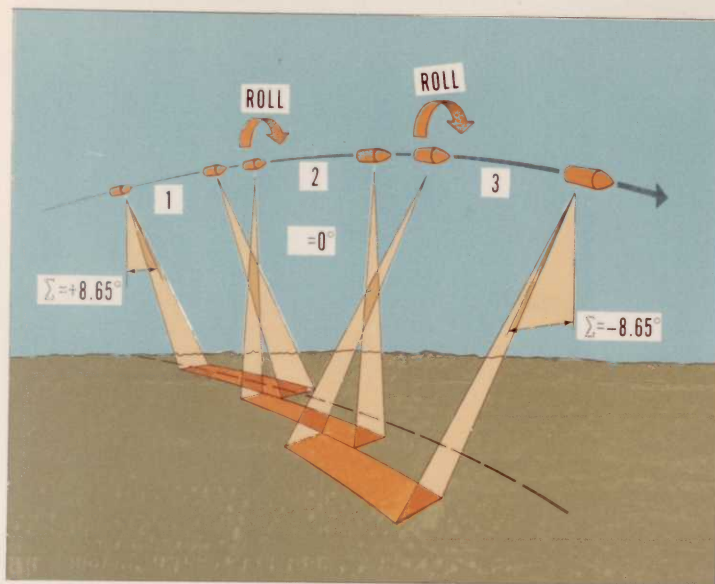

# GAMBIT OPERATIONAL MODES

LATERAL TRIPLET

MONOSCOPIC STRIP

LATERAL PAIR

STEREO STRIP

Handle Via BYEMAN  
Control System Only