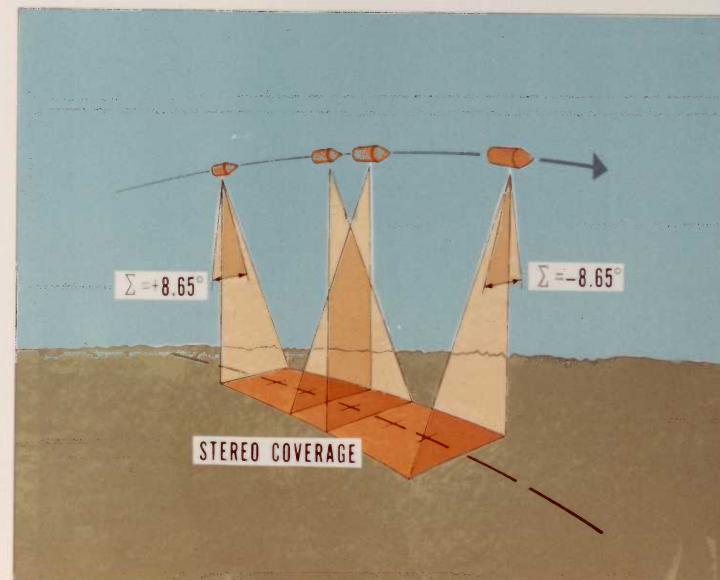

# GAMBIT OPERATIONAL MODES

LATERAL TRIPLET

MONOSCOPIC STRIP

LATERAL PAIR

STEREO STRIP

Handle Via BYEMAN  
Control System Only