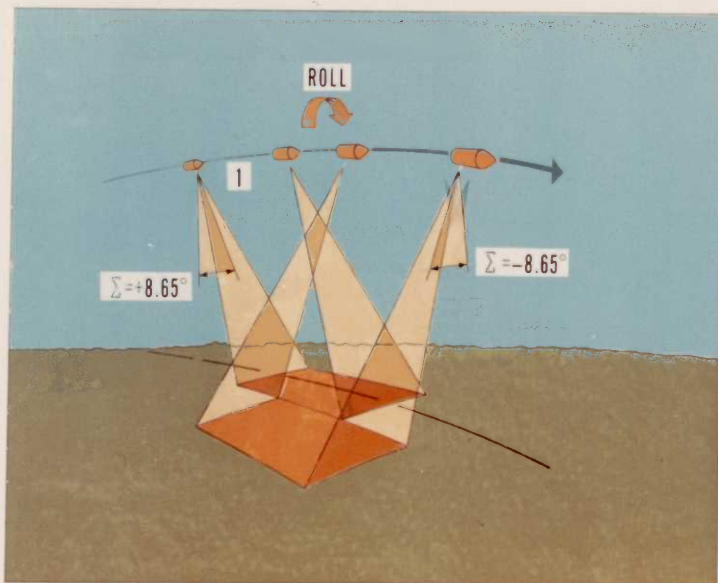

# GAMBIT OPERATIONAL MODES

LATERAL TRIPLET

MONOSCOPIC STRIP

LATERAL PAIR

STEREO STRIP

Handle Via BYEMAN  
Control System Only