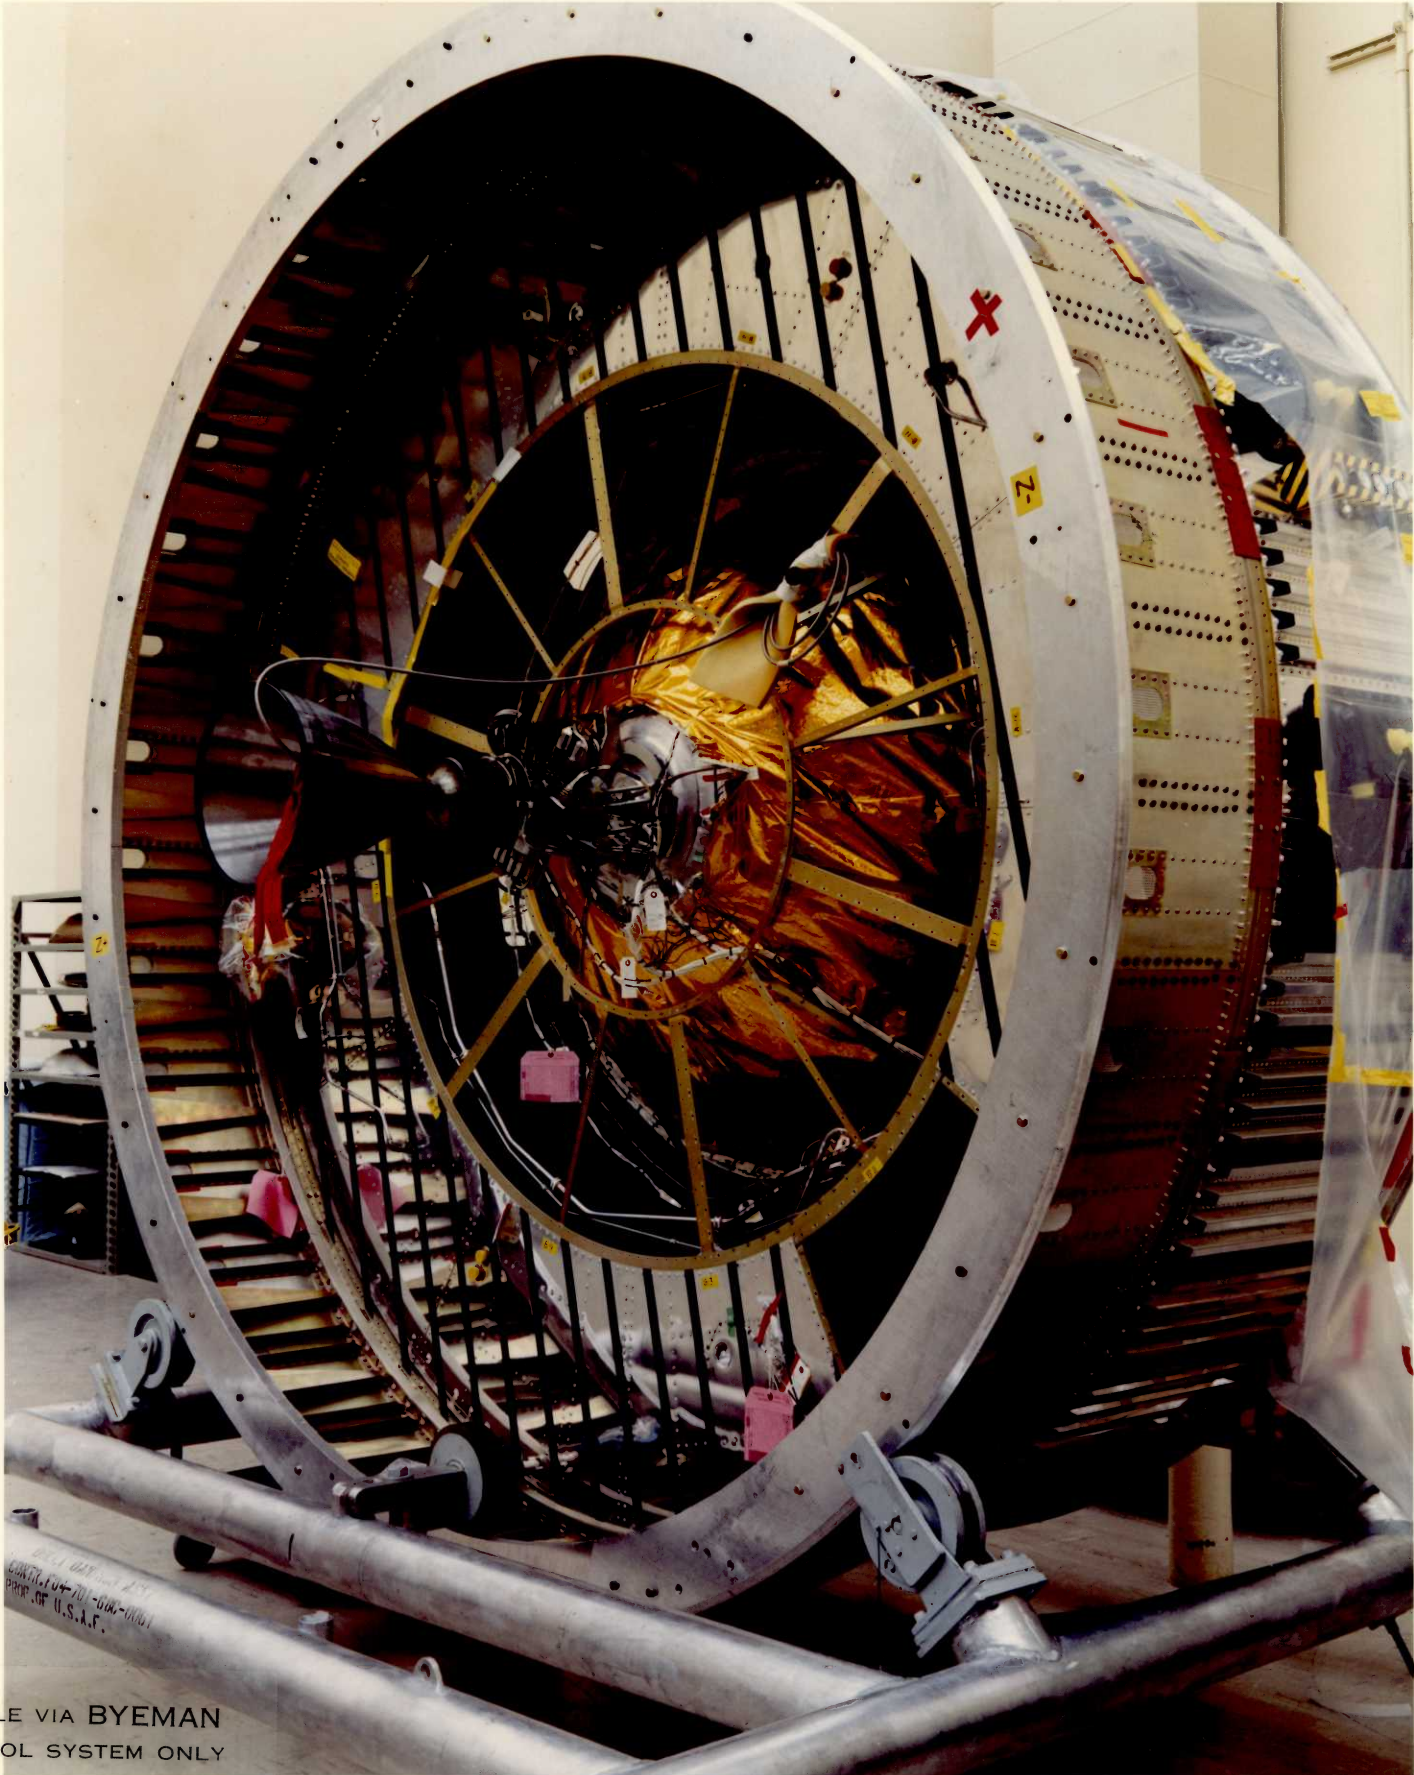

~~TOP SECRET~~

HANDLE VIA BYEMAN
CONTROL SYSTEM ONLY

FIRST FLIGHT ORBIT ADJUST MODULE/REACTION CONTROL MODULE
WITH SKIRT (LOOKING FORWARD)

~~TOP SECRET~~