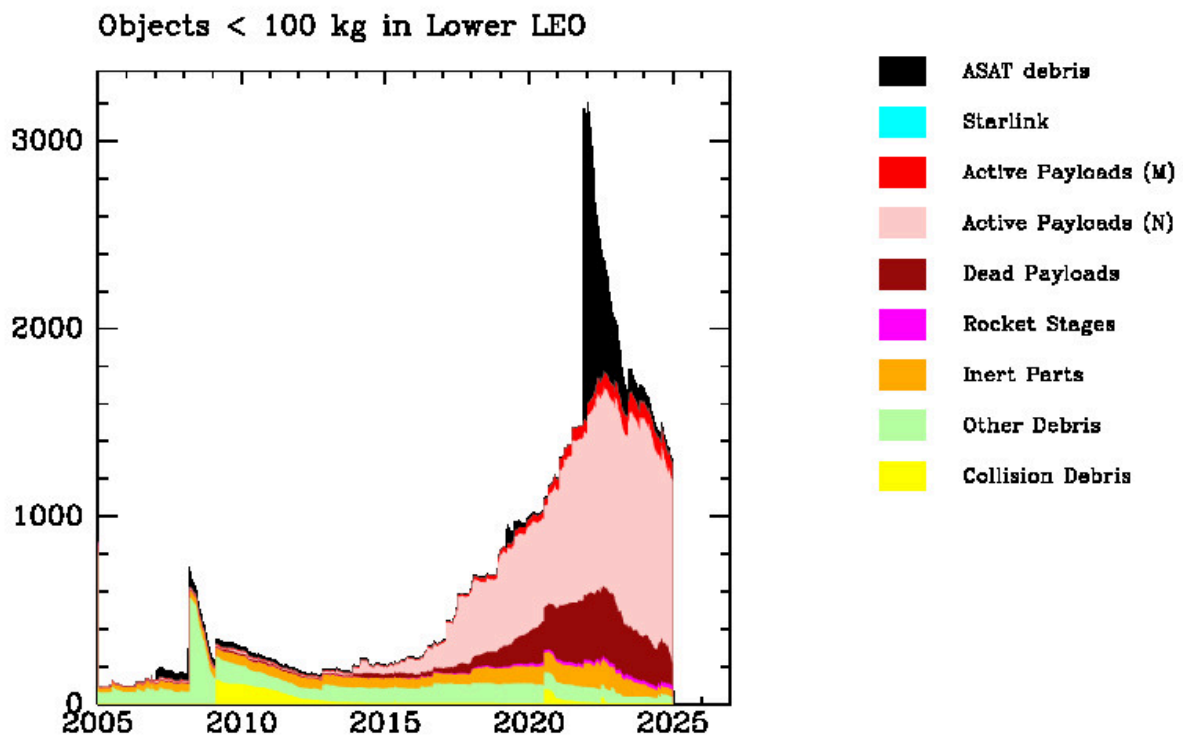

Figure 3: Orbital object population 1957-2024

Figure 4: Time evolution of LEO debris and active satellite population (a): Small (<100 kg) objects in lower (< 600 km) LEO

Figure 5: Time evolution of LEO debris and active satellite population (b): Big (>100 kg) objects in lower (< 600 km) LEO