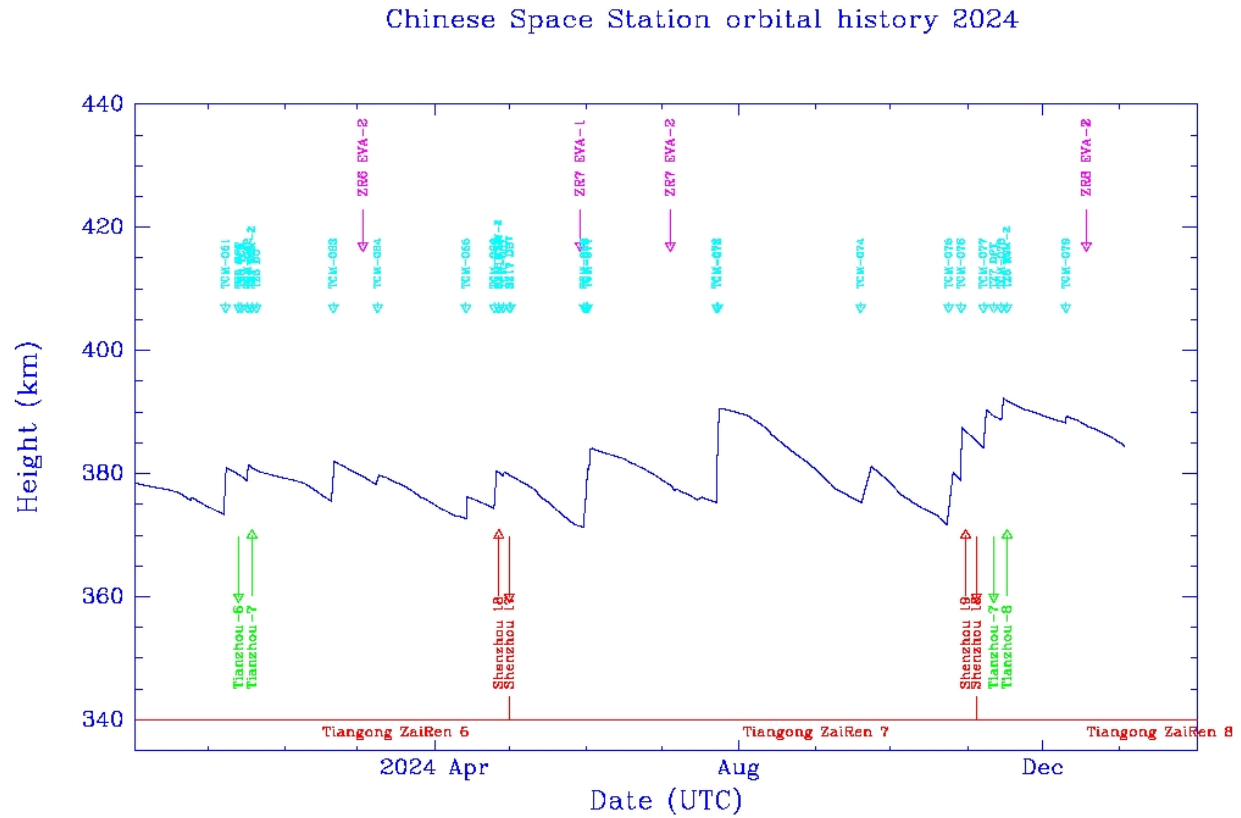

There were four spacewalks from the Wentian module, on Mar 1, May 28, Jul 3, and Dec 17, for solar array repairs and debris panel installation.

Figure 2: CSS orbital history, showing major events

6 Orbital Traffic, Debris and Decay