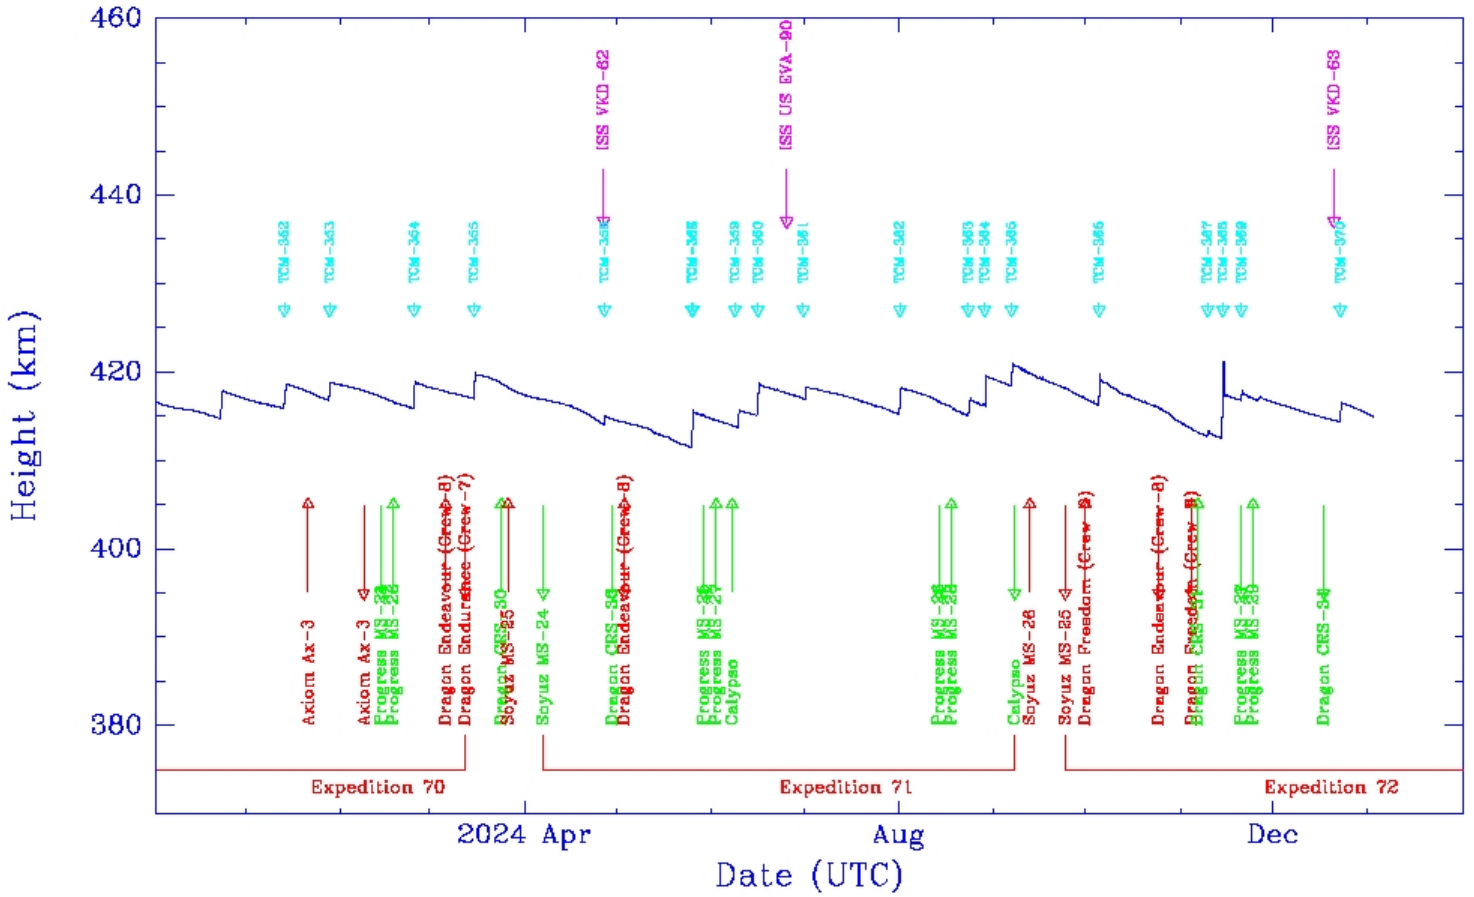

International Space Station orbital history 2024

Figure 1: ISS traffic in 2024: Height vs Time plot

5.2 Chinese Space Station

Assembly of the long-awaited Chinese Space Station (CSS) began in 2021 and was completed in 2022 [12],[13],[14],[15].