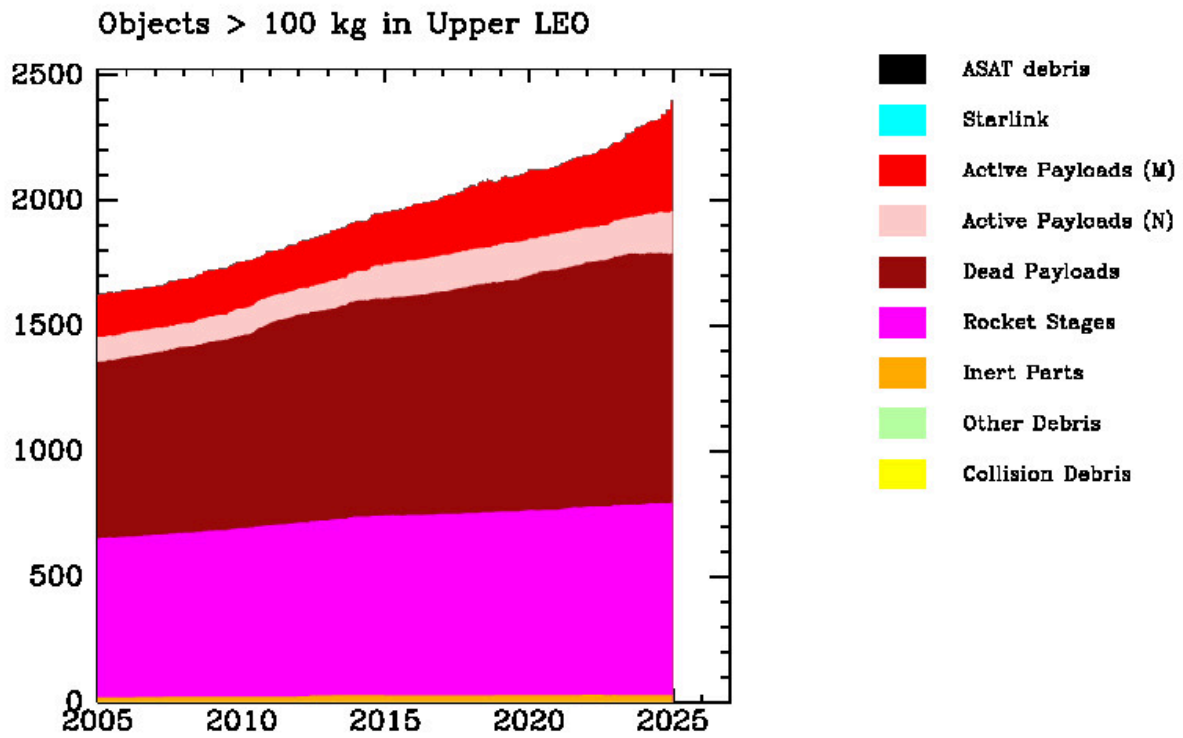

Figure 6: Time evolution of LEO debris and active satellite population (c): Small (<100 kg) objects in upper (> 600 km) LEO

Figure 7: Time evolution of LEO debris and active satellite population (d): Big (>100 kg) objects in upper (> 600 km) LEO