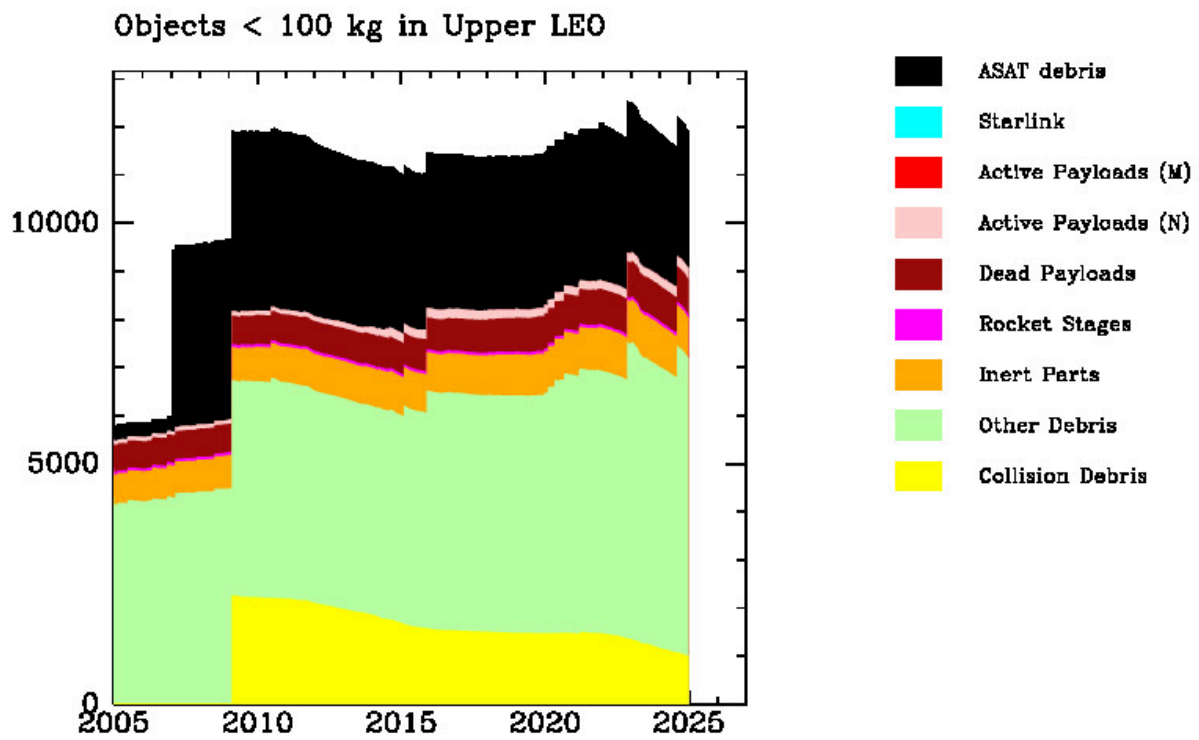

Figure 3: Orbital object population 1957-2024

Figure 4: Time evolution of LEO debris and active satellite population (a): Small (<100 kg) objects in lower (< 600 km) LEO

Figure 5: Time evolution of LEO debris and active satellite population (b): Big (>100 kg) objects in lower (< 600 km) LEO