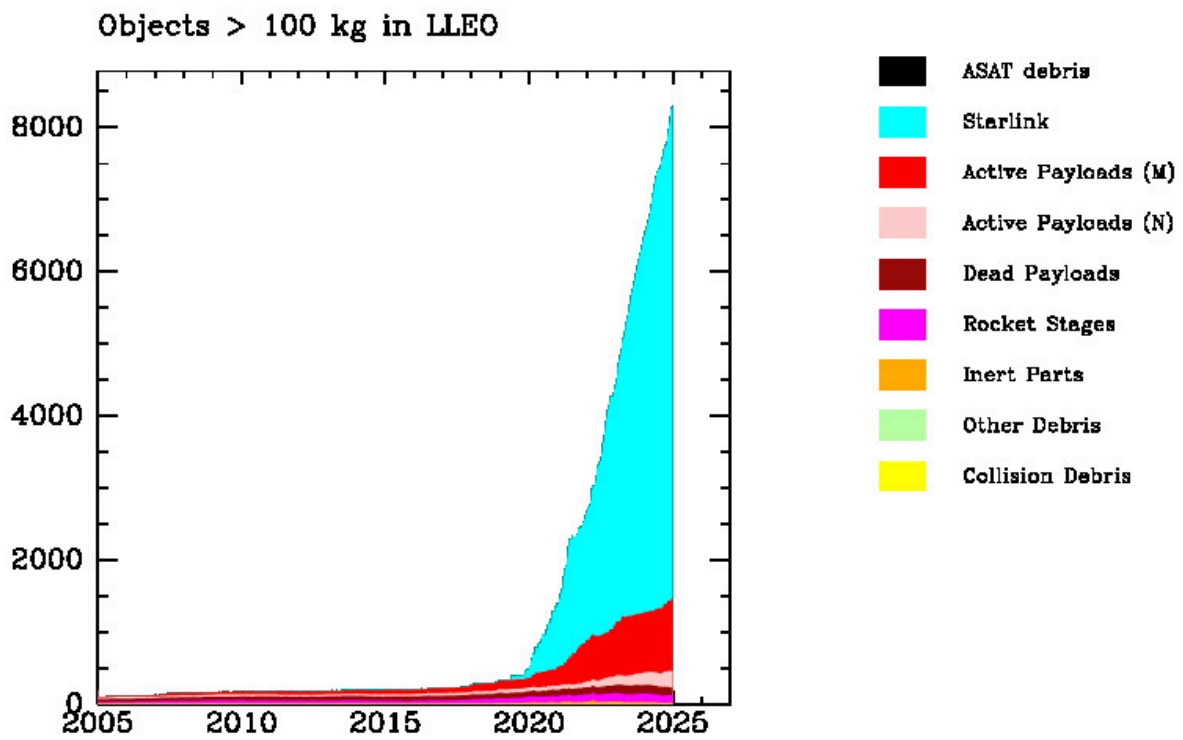

Figure 3: Orbital object population 1957-2024

Figure 4: Time evolution of LEO debris and active satellite population (a): Small (<100 kg) objects in lower (< 600 km) LEO

Figure 5: Time evolution of LEO debris and active satellite population (b): Big (>100 kg) objects in lower (< 600 km) LEO